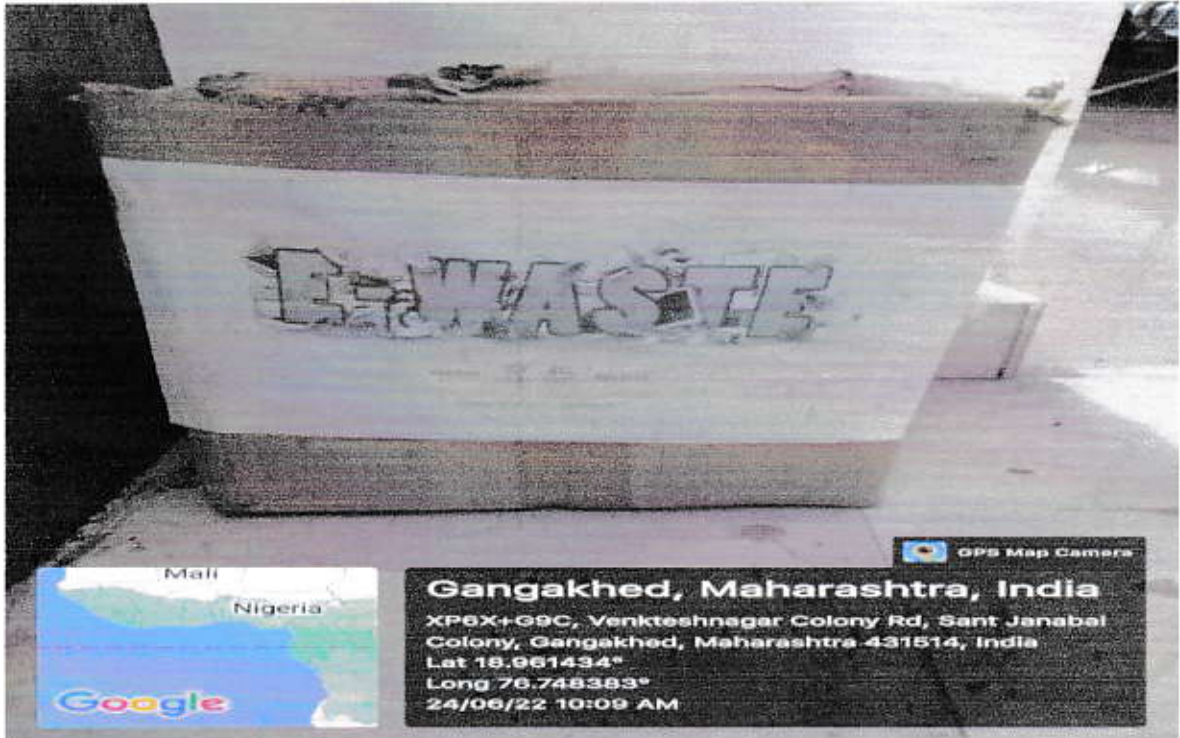

DB for E-waste:

(Signature)
Principal
Late. Sow. Sheshabai
Sitaram Mundhe Art's College
Gangakhed Dist. Parbhani